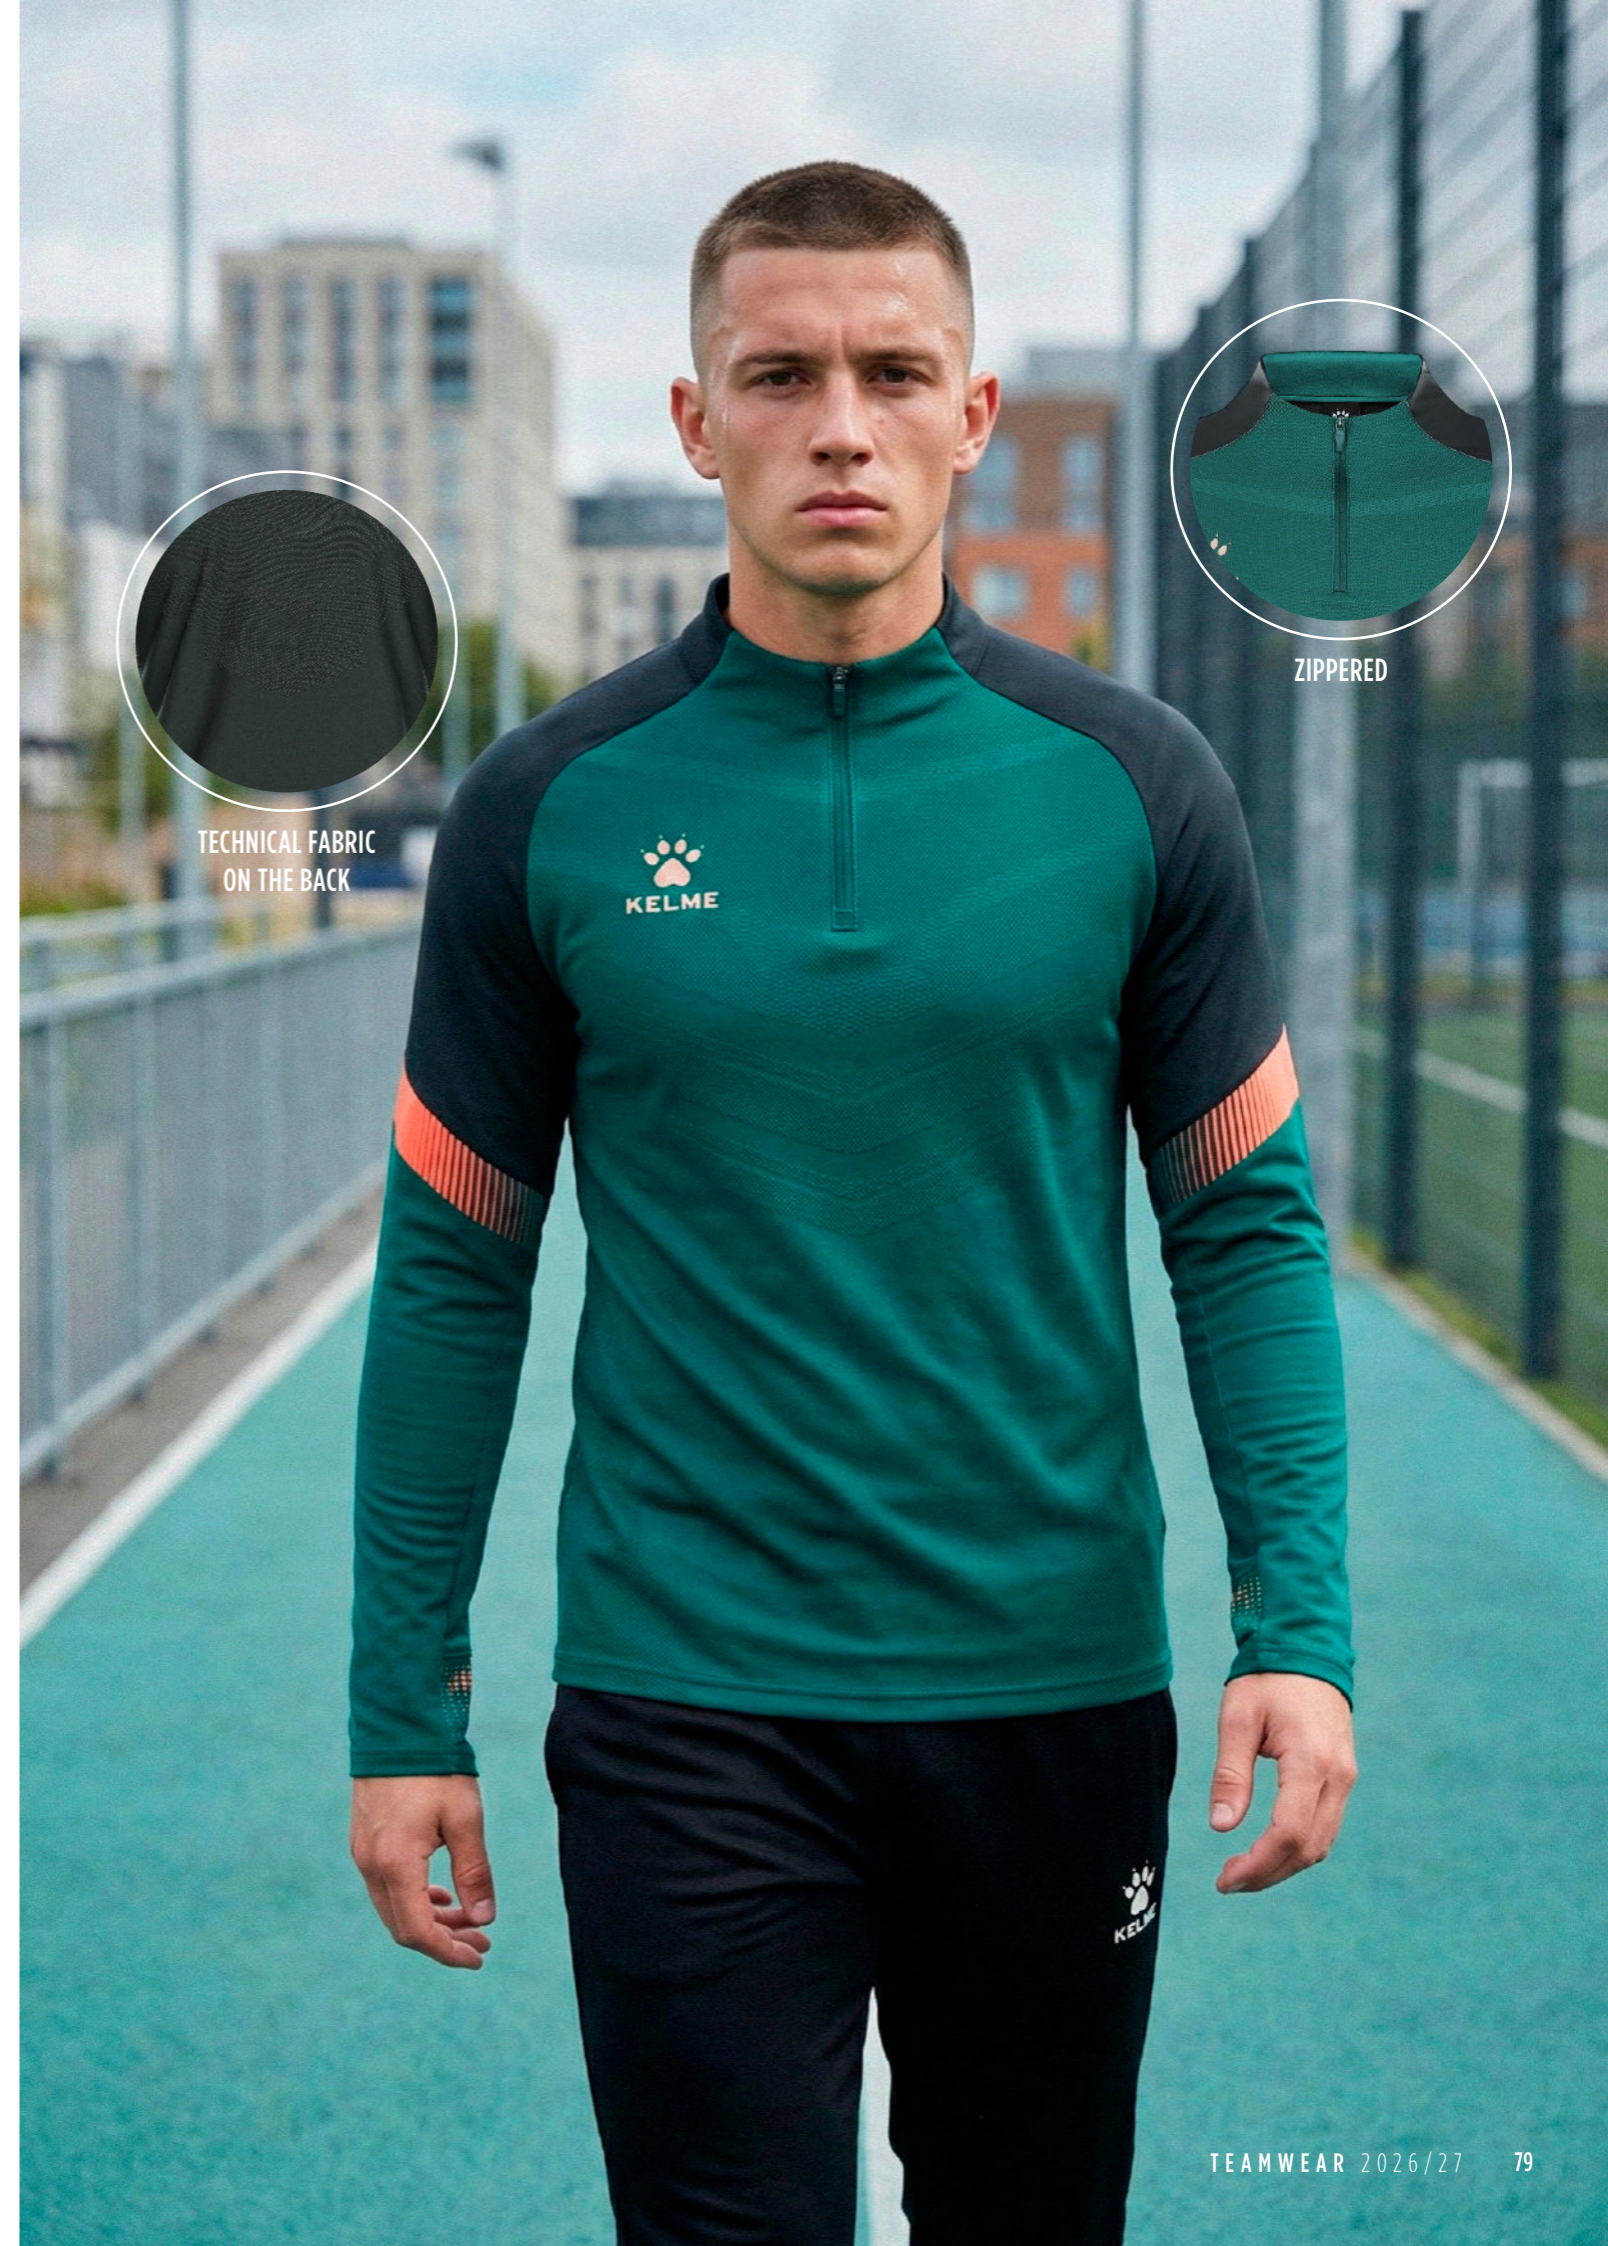

TECHNICAL FABRIC
ON THE BACK